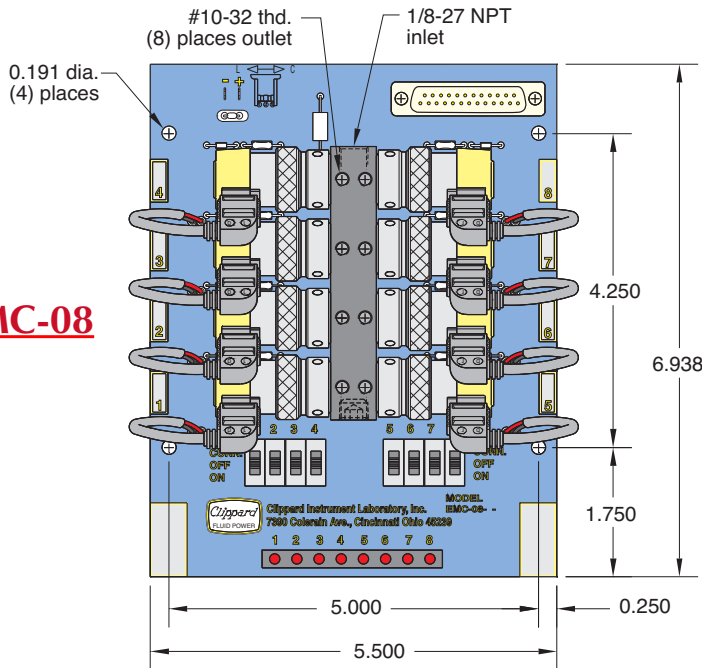

EMC-08

EMC-12

Wiring Diagram

Note: Manifold mounted valves are Normally-Closed. Use ETO models if exhaust must be ported. ETO models cannot be used "Normally-Open" without special piping.