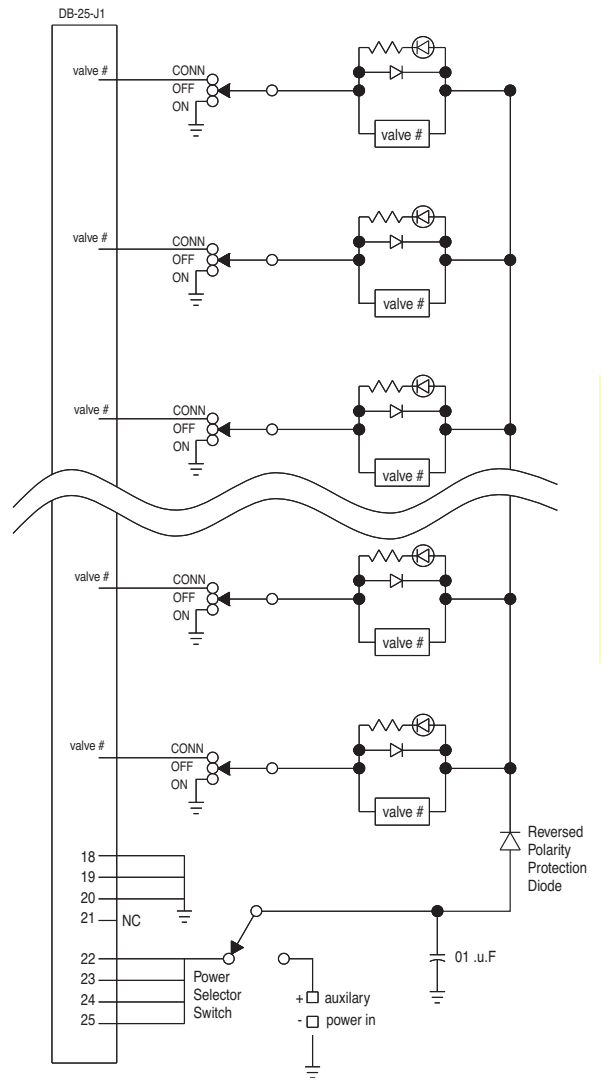

EMC-08

EMC-12

Wiring Diagram

Note: Manifold mounted valves are Normally-Closed. Use ETO models if exhaust must be ported. ETO models cannot be used "Normally-Open" without special piping.