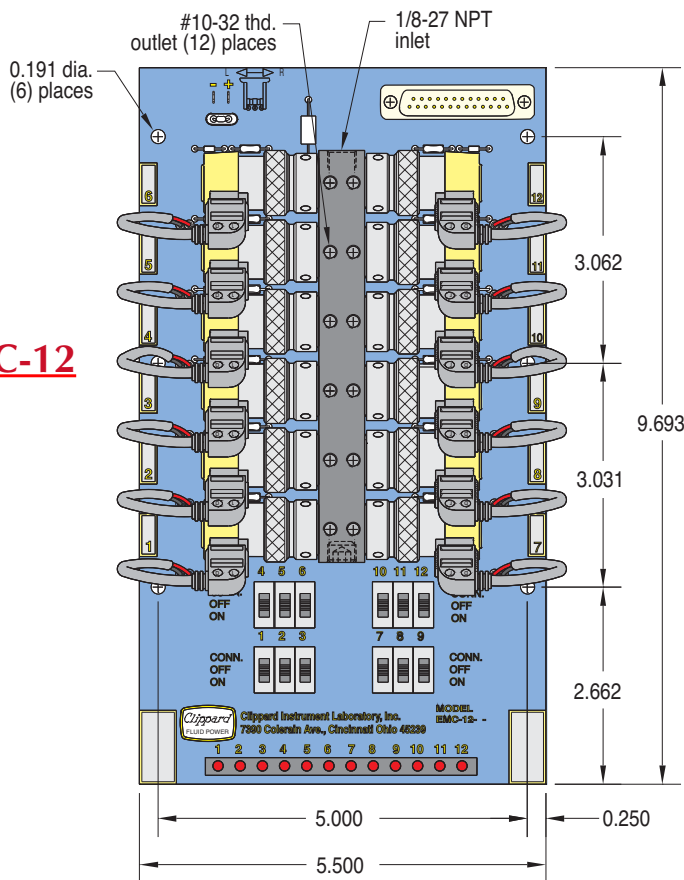

EMC-08

EMC-12

Wiring Diagram

Note: Manifold mounted valves are Normally-Closed. Use ETO models if exhaust must be ported. ETO models cannot be used "Normally-Open" without special piping.